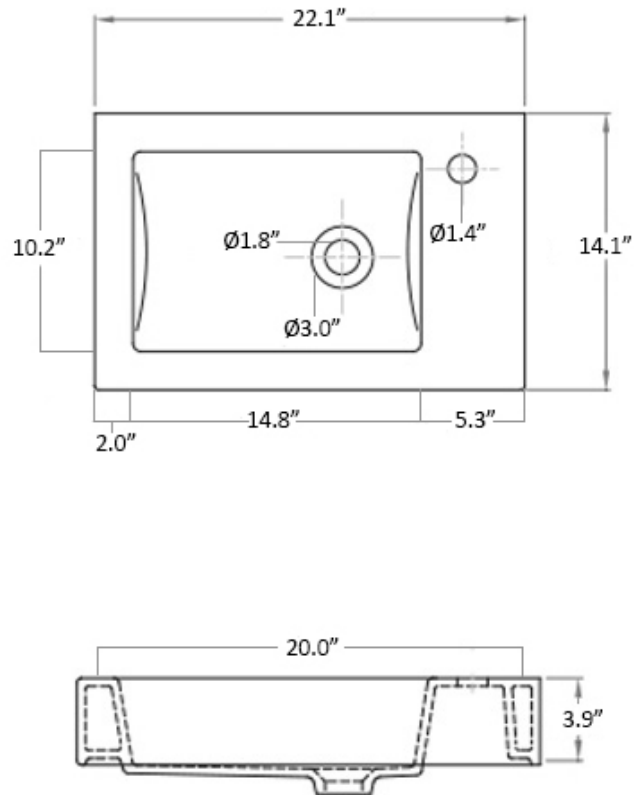

Collection Minimal	Model Minimal 4056	Dimensions Metric <i>1 inch = 2.54 cm</i> <i>1 inch = 25.4 mm</i>	 1051 Lea Drive - Collegeville, PA 19426 Tel. 215 513 9400 - Fax 610 831 0215 www.ws bathcollections.com - info@ws bathcollectins.com
------------------------------	--------------------------------	--	---

Features

- 22.1" (561 mm) x 14.1" (358 mm) x 3.9" (100 mm)
- Ceramic
- Wall Mounted or Countertop (Vessel) Installation
- Without Overflow
- Includes Mounting Hardware

Collection
Minimal

Model |
Minimal 4056

Dimensions Metric

1 inch = 2.54 cm
1 inch = 25.4 mm

WS[®]
BATH
COLLECTIONS

1051 Lea Drive - Collegeville, PA 19426
Tel. 215 513 9400 - Fax 610 831 0215
www.ws bathcollections.com - info@ws bathcollections.com

MOUNTING HARDWARE

Wall-mount installation

Vessel/ countertop installation

Bolts

Silicone (*optional*)

Collection
Minimal

Model |
Minimal 4056

Dimensions Metric
1 inch = 2.54 cm
1 inch = 25.4 mm